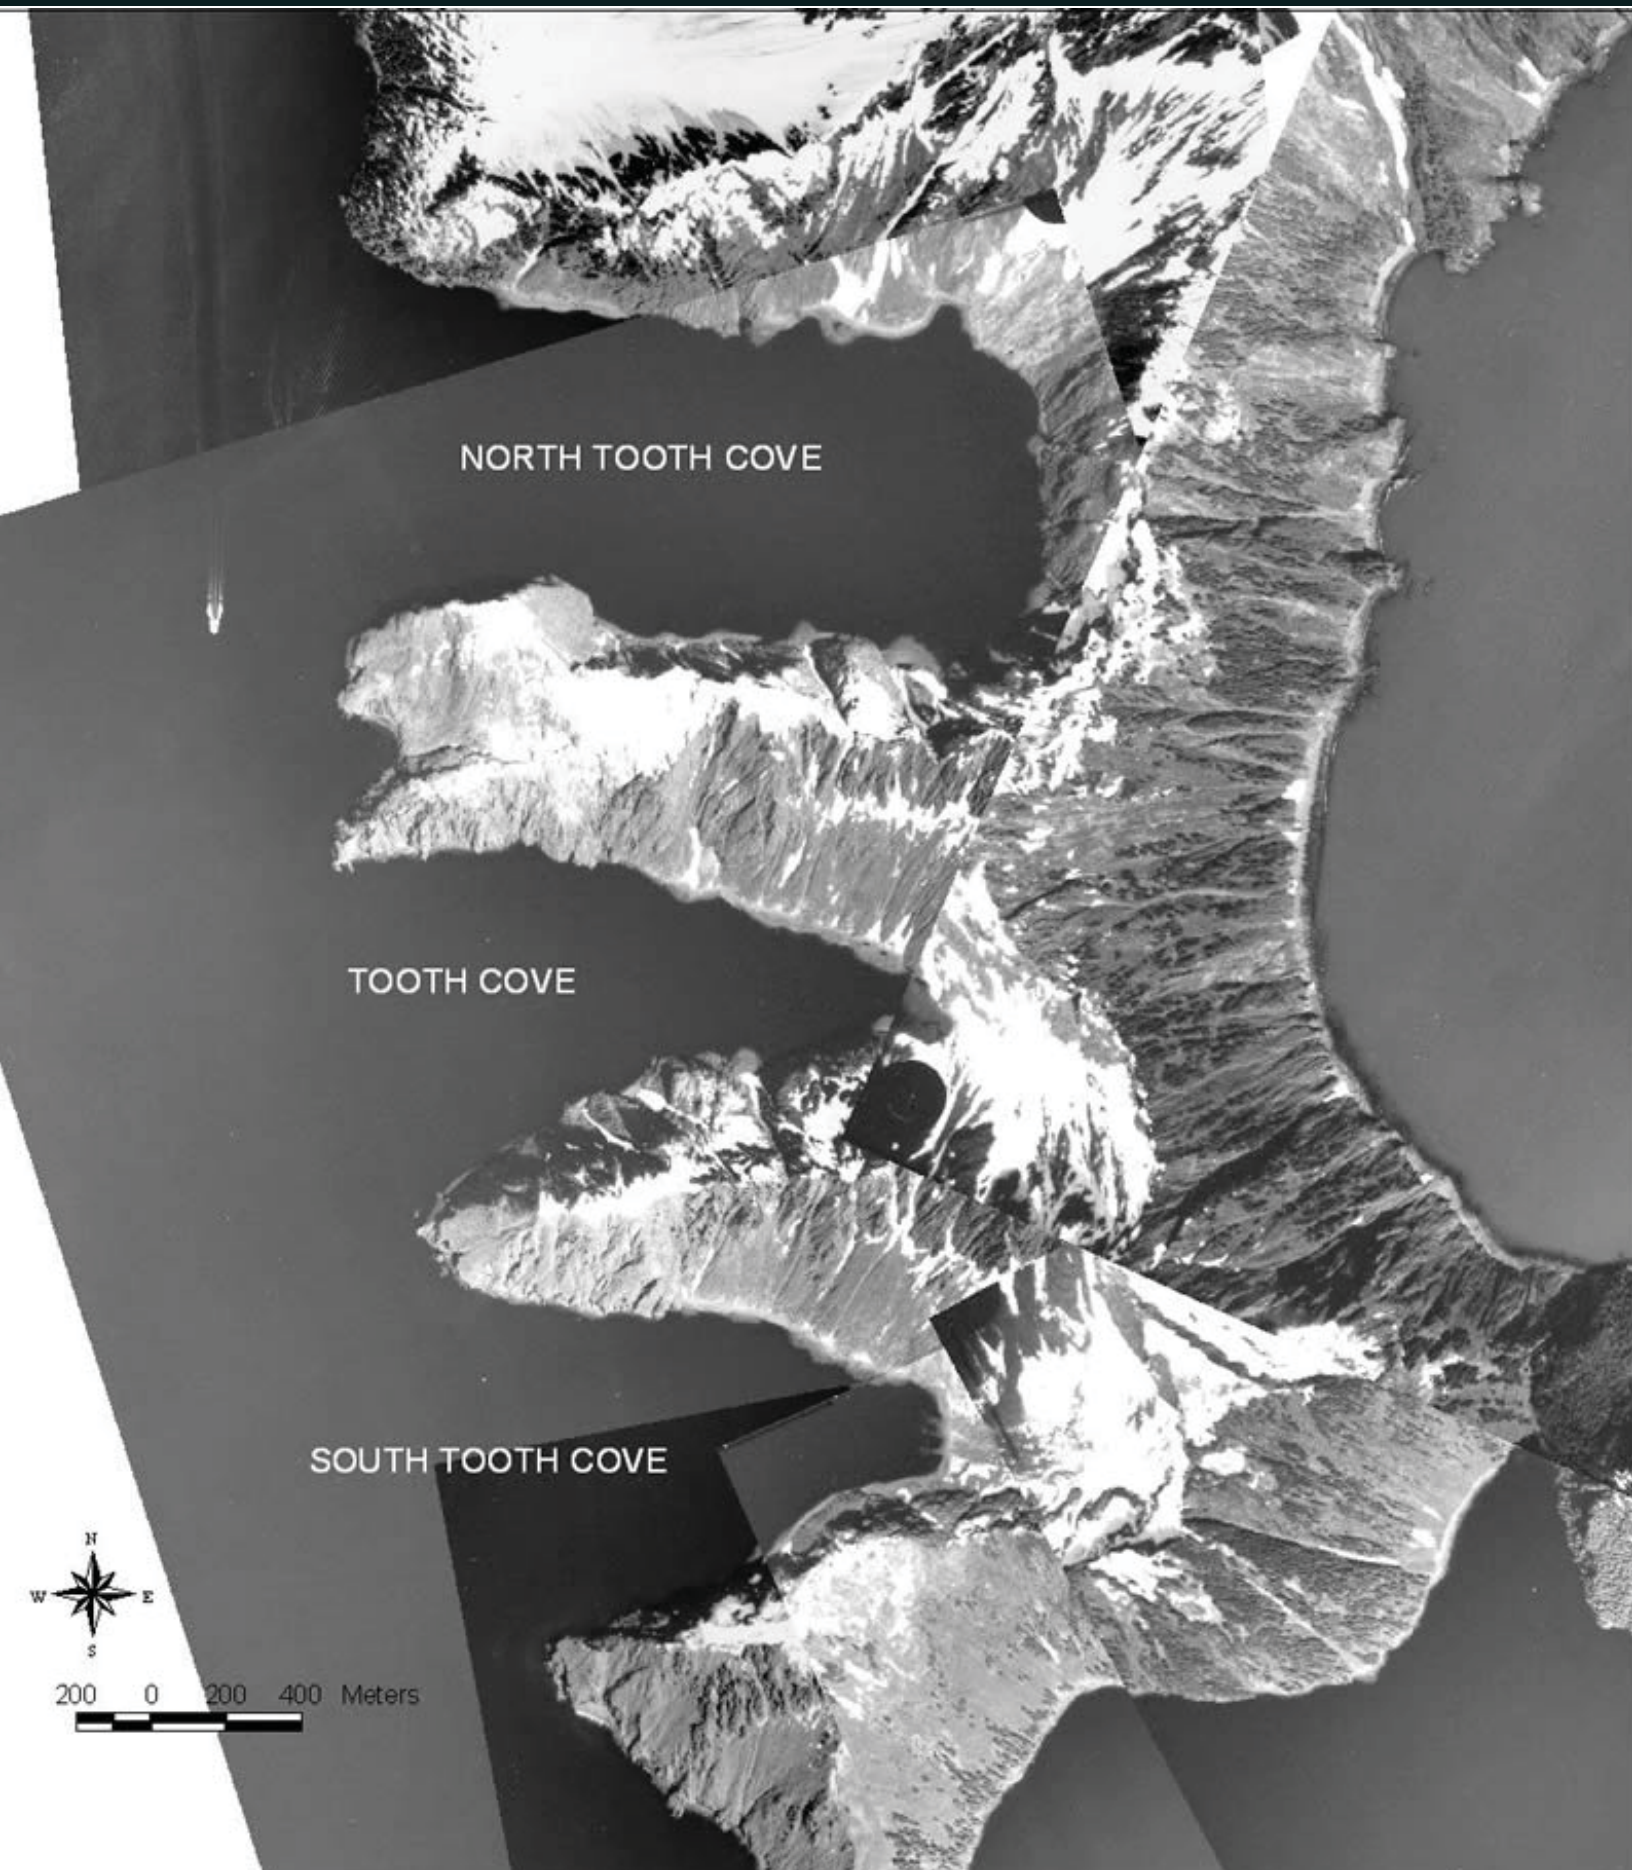

Kenai Fjords National Park

Tooth Cove

NORTH TOOTH COVE

TOOTH COVE

SOUTH TOOTH COVE

200 0 200 400 Meters