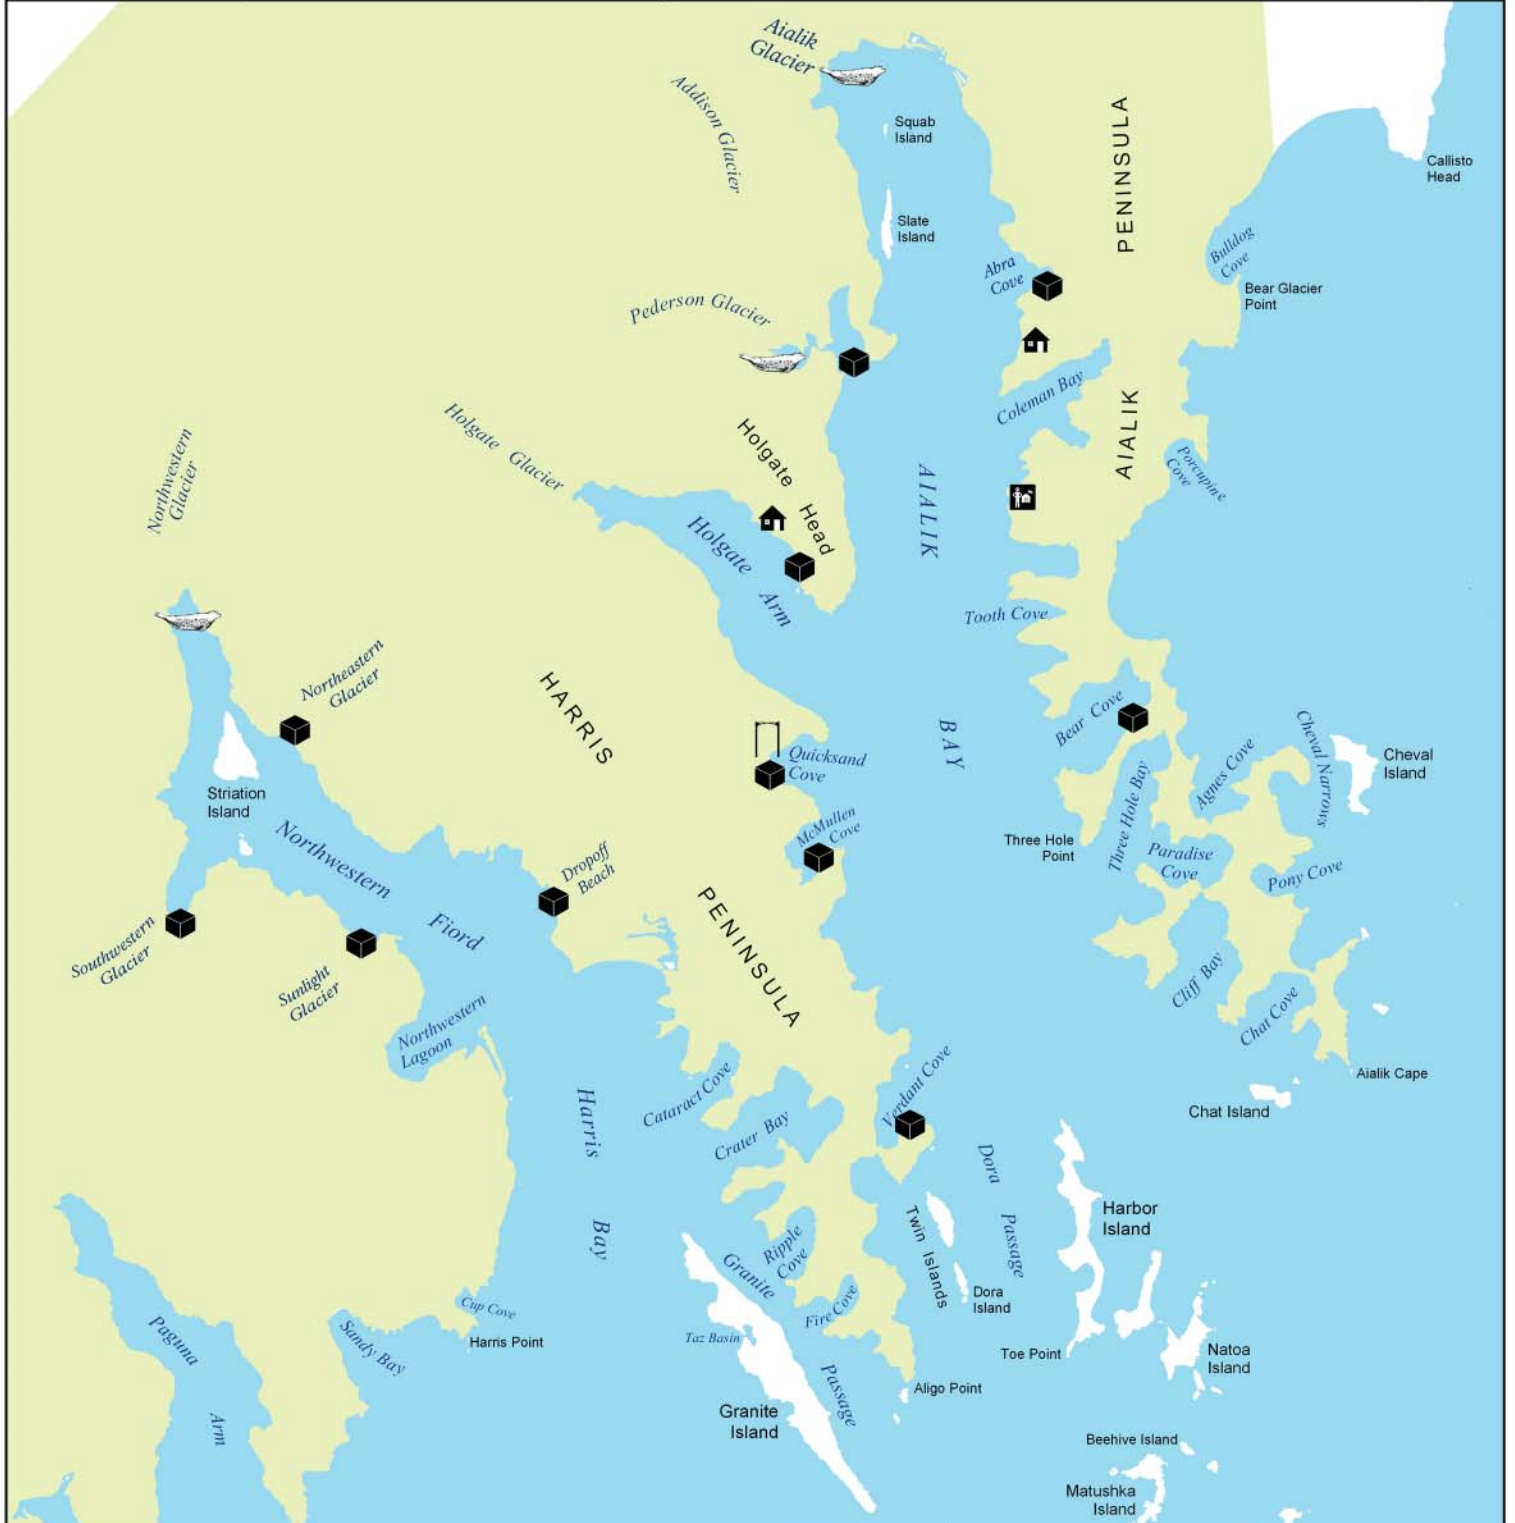

# Coastal Food Storage

## Aialik Bay and Northwestern Fjord

National Park Service  
U.S. Department of the Interior

### Legend

Ranger Station

Seal Habitat

Food Storage Cable

Public Use Cabin

Food Storage Locker

1:200,000

0 0.5 1 2 3 4 Miles

0 1 2 4 6 8 Kilometers