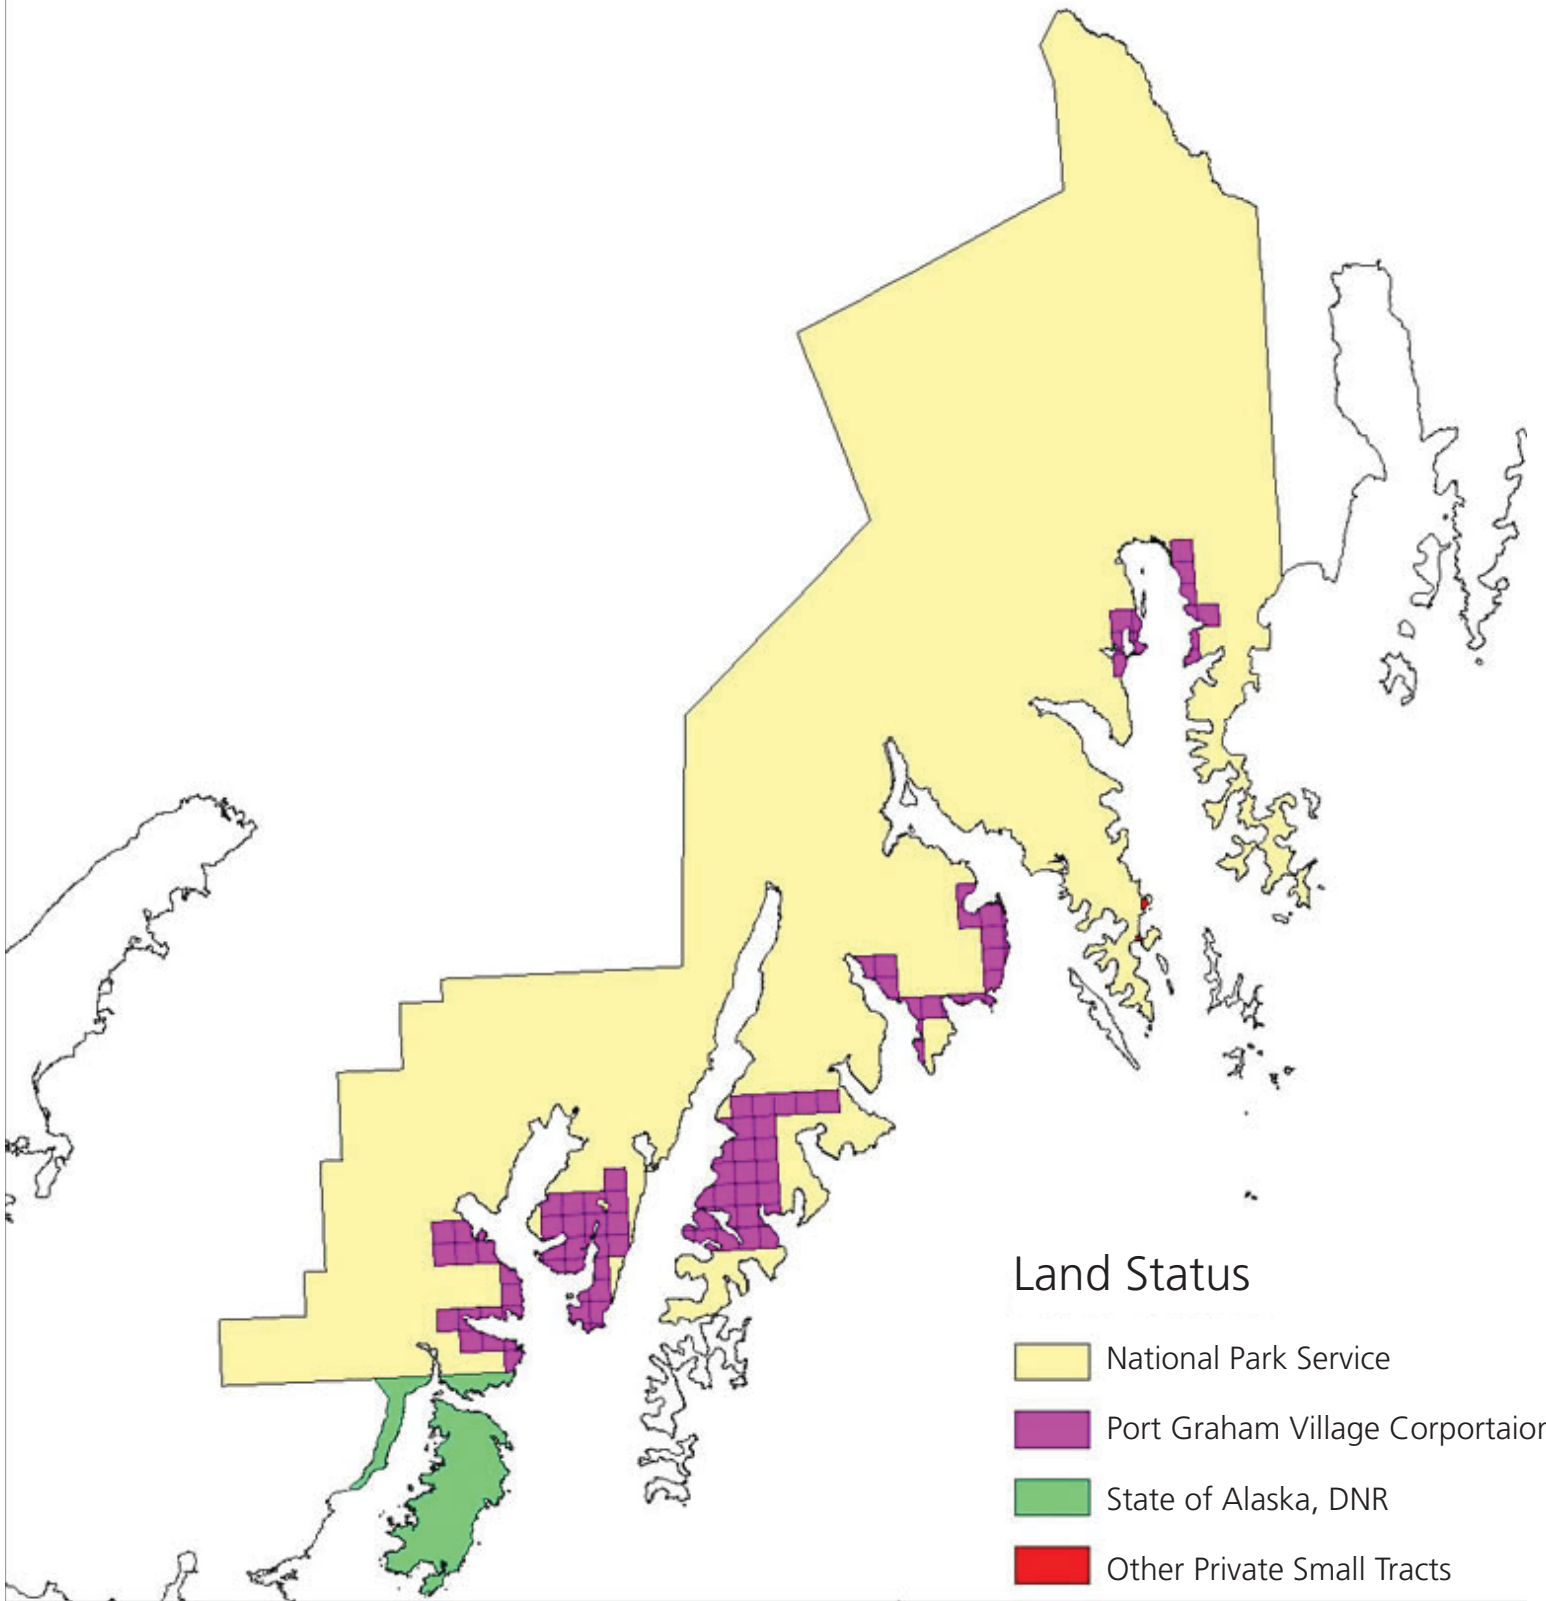

# Kenai Fjords National Park

## Private lands within the Park

GIS Team  
Kenai Fjords National Park

1 : 570,240 1 inch = 9.00 miles

October 15, 2004