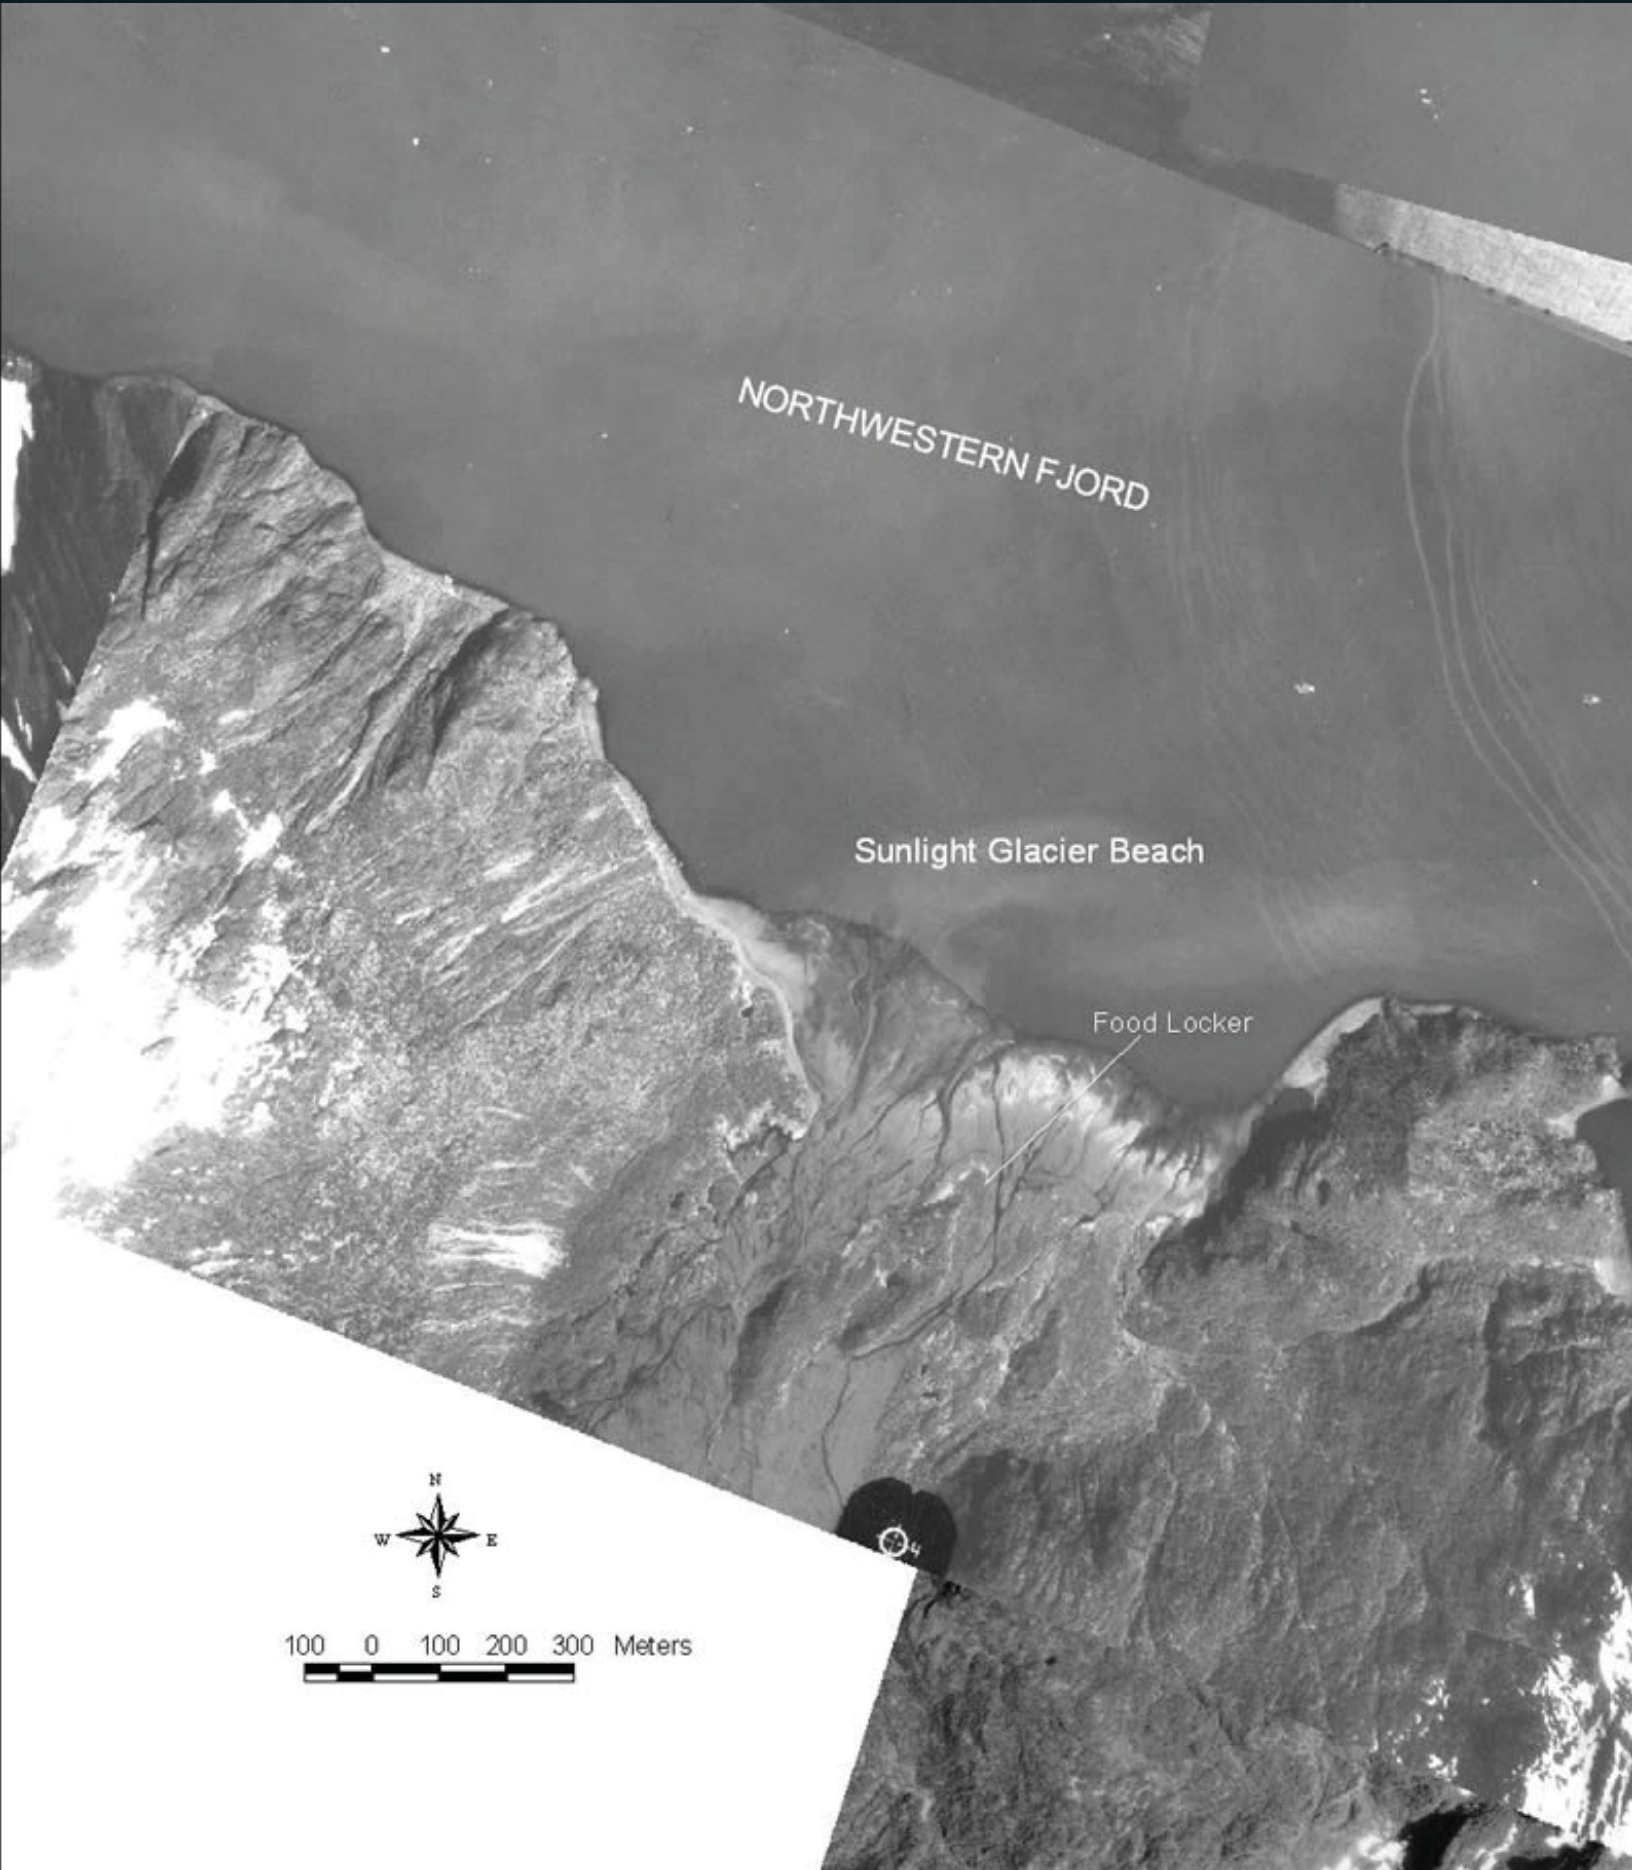

# Kenai Fjords National Park

## Sunlight Glacier

NORTHWESTERN FJORD

Sunlight Glacier Beach

Food Locker

100 0 100 200 300 Meters

A graphical scale bar with alternating black and white segments, corresponding to the 100, 0, 100, 200, and 300 meter markings.